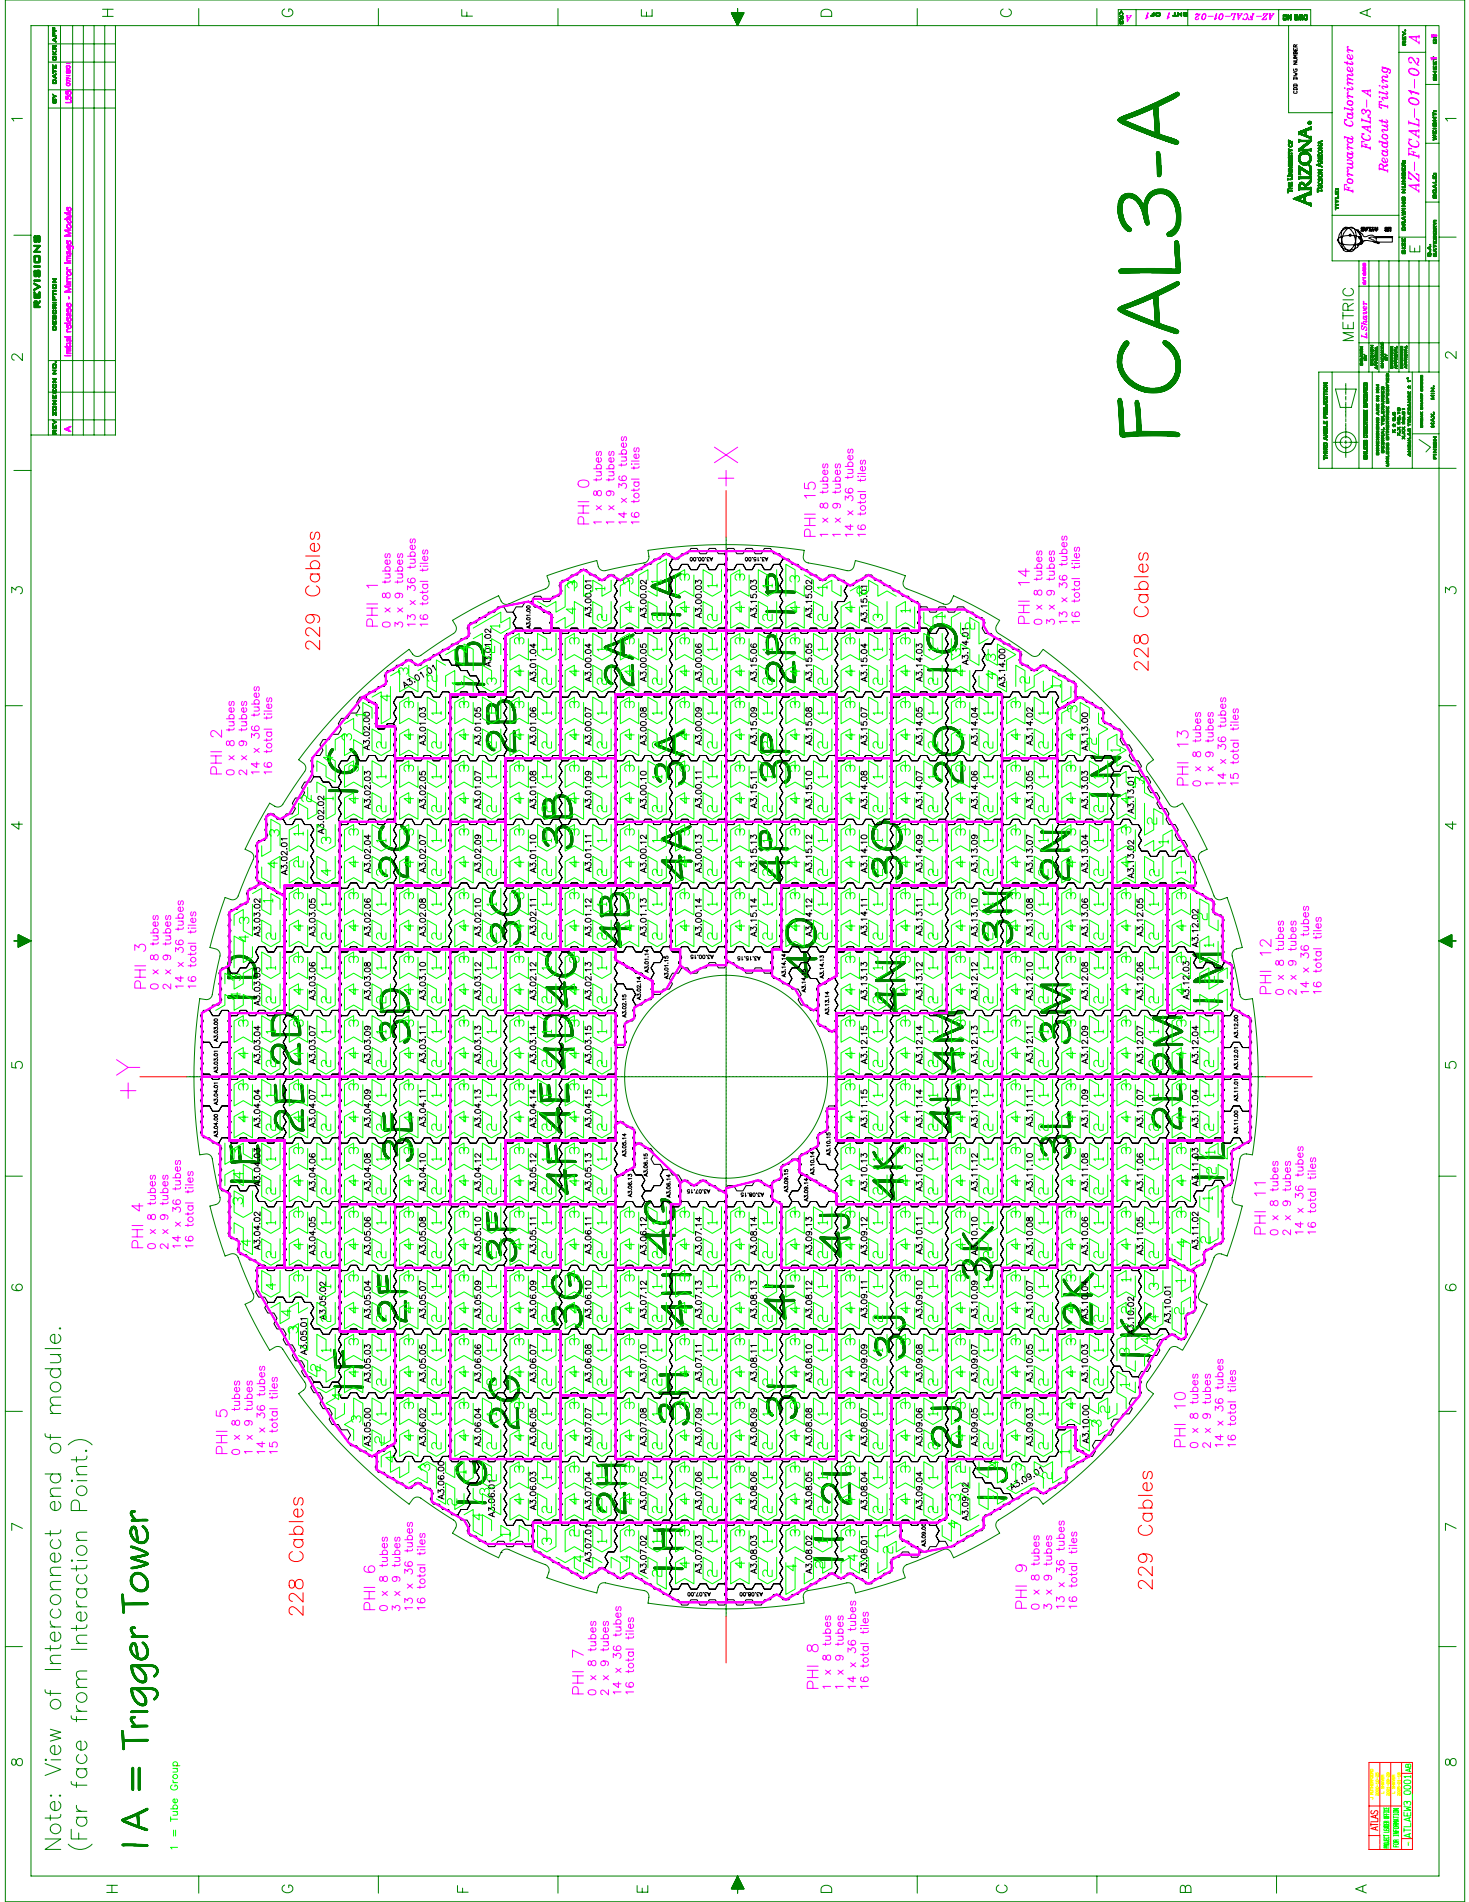

Note: View of Interconnect end of module.  
(Far face from Interaction Point.)

# IA = Trigger Tower

1 = Tube Group

REVISIONS		
REV. NUMBER	DESCRIPTION	DATE
A	Initial Release - Minor Design Modifies	05/01/2018

**ARIZONA**  
THE UNIVERSITY OF

Forward Calorimeter  
FCAL3-A  
Readout Tiling  
AZ-FCAL-01-02 A

METRIC

CSF 147 MARK